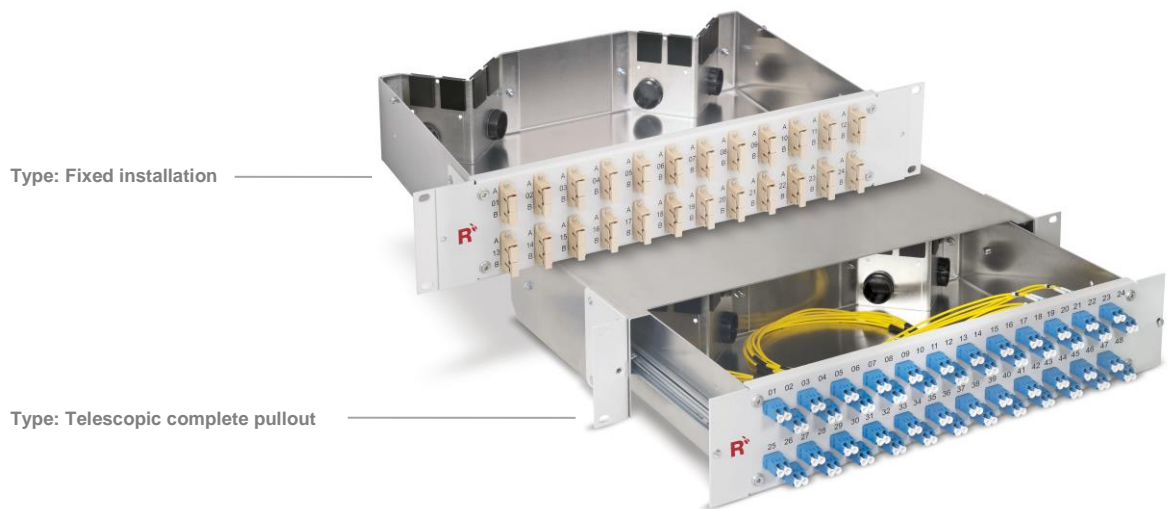

1 HU FOR UP TO 24 CHANNELS (48 FIBERS)

2 HU FOR UP TO 48 CHANNELS (96 FIBERS)

Dieses Dokument ist urheberrechtlich geschützt • This document is protected by copyright • Rosenberger OSI GmbH & Co. OHG

DIMENSIONS 1 HU

DIMENSIONS 2 HU

Applications

- For installation in 19" racks in distribution systems
- For the distribution, for example, of PreCONNECT® FIBER trunks to patchcords in data centers

Optional: 19" 3 HU distribution panel
on request

Properties

- Basic panel with optimized functionality
- Suitable for the connection of all cables assembled by Rosenberger OSI
- Available in the following two variants:
 - Fixed installation
 - Telescopic complete pullout: fully retractable
- Torsion and strain-resistant cable support for
 - 2 PreCONNECT® Trunk cable dividers for 1 HU
 - 4 PreCONNECT® Trunk cable dividers for 2 HU
- 2 PG 21 (29 mm) cable inputs
- Oblique 45° cable guide to rear, guide direction selectable
- 2 universal support can be mounted for simplex, duplex and breakout cables, see Accessories
- Screen-printed front labelling: numerical and alphanumerical
- Material and color:
 - Body: aluminum, natural
 - Front: powder-coated aluminum, RAL 7035 (light gray)
- Weight (panel without adapters):
 - Fixed installation:

1 HU - 1120 g
2 HU - 1580 g
 - Telescopic complete pullout:

1 HU - 1600 g
2 HU - 2140 g

Form of delivery

- Panel fully factory-assembled
- Adapters mounted
- Blind plugs in unused cable inputs
- Blind plugs in unused front panel ports