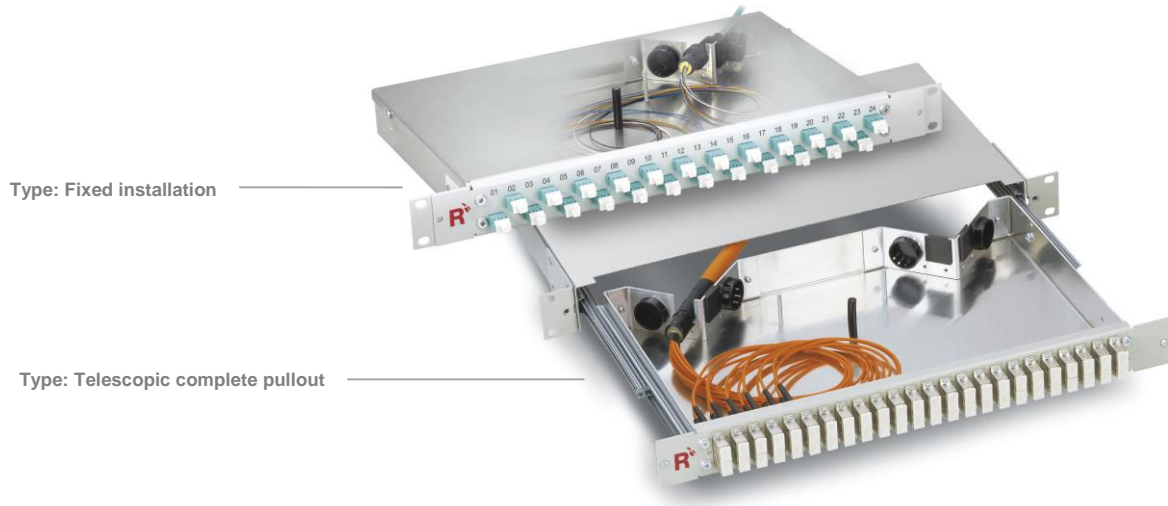

1 HU FOR UP TO 24 CHANNELS (48 FIBERS)

2 HU FOR UP TO 48 CHANNELS (96 FIBERS)

Dieses Dokument ist urheberrechtlich geschützt • This document is protected by copyright • Rosenberger OSI GmbH & Co. OHG

DIMENSIONS 1 HU

DIMENSIONS 2 HU

Applications

- For installation in 19" racks in distribution systems
- For the distribution, for example, of PreCONNECT® FIBER trunks to patchcords in data centers

Optional: 19" 3 HU distribution panel
on request

Properties

- Basic panel with optimized functionality
- Suitable for the connection of all cables assembled by Rosenberger OSI
- Available in the following two variants:
 - Fixed installation
 - Telescopic complete pullout: fully retractable
- Torsion and strain-resistant cable support for
 - 2 PreCONNECT® Trunk cable dividers for 1 HU
 - 4 PreCONNECT® Trunk cable dividers for 2 HU
- 2 PG 21 (29 mm) cable inputs
- Oblique 45° cable guide to rear, guide direction selectable
- 2 universal support can be mounted for simplex, duplex and breakout cables, see Accessories
- Screen-printed front labelling: numerical and alphanumerical
- Material and color:
 - Body: aluminum, natural
 - Front: powder-coated aluminum, RAL 7035 (light gray)
- Weight (panel without adapters):
 - Fixed installation:

1 HU - 1120 g
2 HU - 1580 g
 - Telescopic complete pullout:

1 HU - 1600 g
2 HU - 2140 g

Form of delivery

- Panel fully factory-assembled
- Adapters mounted
- Blind plugs in unused cable inputs
- Blind plugs in unused front panel ports