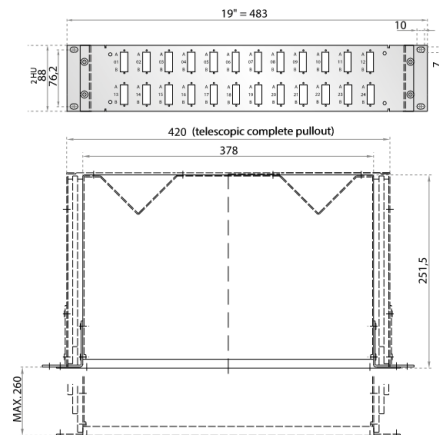

1 HU FOR UP TO 24 CHANNELS (48 FIBERS)

2 HU FOR UP TO 48 CHANNELS (96 FIBERS)

Dieses Dokument ist urheberrechtlich geschützt • This document is protected by copyright • Rosenberger OSI GmbH & Co. OHG

DIMENSIONS 1 HU

DIMENSIONS 2 HU

Applications

- For installation in 19" racks in distribution systems
- For the distribution, for example, of PreCONNECT® FIBER trunks to patchcords in data centers

Optional: 19" 3 HU distribution panel
on request

Properties

- Basic panel with optimized functionality
- Suitable for the connection of all cables assembled by Rosenberger OSI
- Available in the following two variants:
 - Fixed installation
 - Telescopic complete pullout: fully retractable
- Torsion and strain-resistant cable support for
 - 2 PreCONNECT® Trunk cable dividers for 1 HU
 - 4 PreCONNECT® Trunk cable dividers for 2 HU
- 2 PG 21 (29 mm) cable inputs
- Oblique 45° cable guide to rear, guide direction selectable
- 2 universal support can be mounted for simplex, duplex and breakout cables, see Accessories
- Screen-printed front labelling: numerical and alphanumerical
- Material and color:
 - Body: aluminum, natural
 - Front: powder-coated aluminum, RAL 7035 (light gray)
- Weight (panel without adapters):
 - Fixed installation: