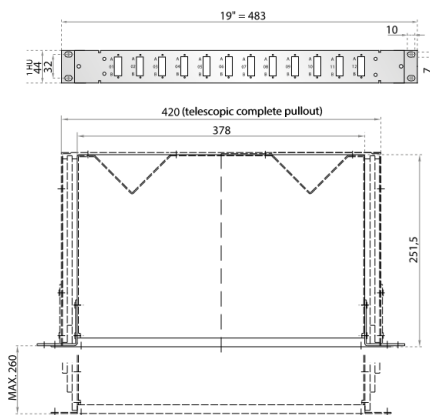

1 HU FOR UP TO 24 CHANNELS (48 FIBERS)

2 HU FOR UP TO 48 CHANNELS (96 FIBERS)

Dieses Dokument ist urheberrechtlich geschützt • This document is protected by copyright • Rosenberger OSI GmbH & Co. OHG

DIMENSIONS 1 HU

DIMENSIONS 2 HU

Applications

- For installation in 19" racks in distribution systems
- For the distribution, for example, of PreCONNECT® FIBER trunks to patchcords in data centers

Optional: 19" 3 HU distribution panel
on request

Properties

- Basic panel with optimized functionality
- Suitable for the connection of all cables assembled by Rosenberger OSI
- Available in the following two variants:
 - Fixed installation
 - Telescopic complete pullout: fully retractable
- Torsion and strain-resistant cable support for
 - 2 PreCONNECT® Trunk cable dividers for 1 HU
 - 4 PreCONNECT® Trunk cable dividers for 2 HU
- 2 PG 21 (29 mm) cable inputs
- Oblique 45° cable guide to rear, guide direction selectable
- 2 universal support can be mounted for simplex, duplex and breakout cables, see Accessories
- Screen-printed front labelling: numerical and alphanumerical
- Material and color:
 - Body: aluminum, natural
 - Front: powder-coated aluminum, RAL 7035 (light gray)
- Weight (panel without adapters):
 - Fixed installation: